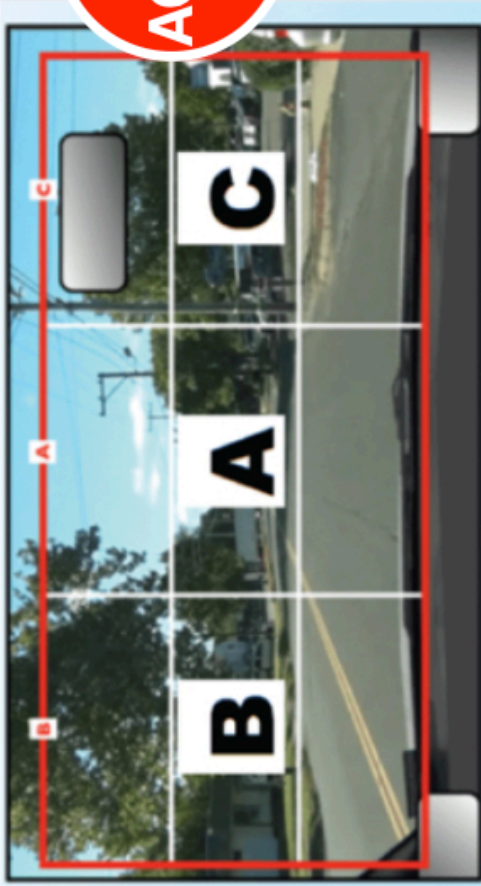

Aware

Find Closed A Zones!

Search A Zone for “Go” or “Slow”

Selective Attention Matrix

REWARD

Lane Positions LP1, LP2, LP3

ACTION