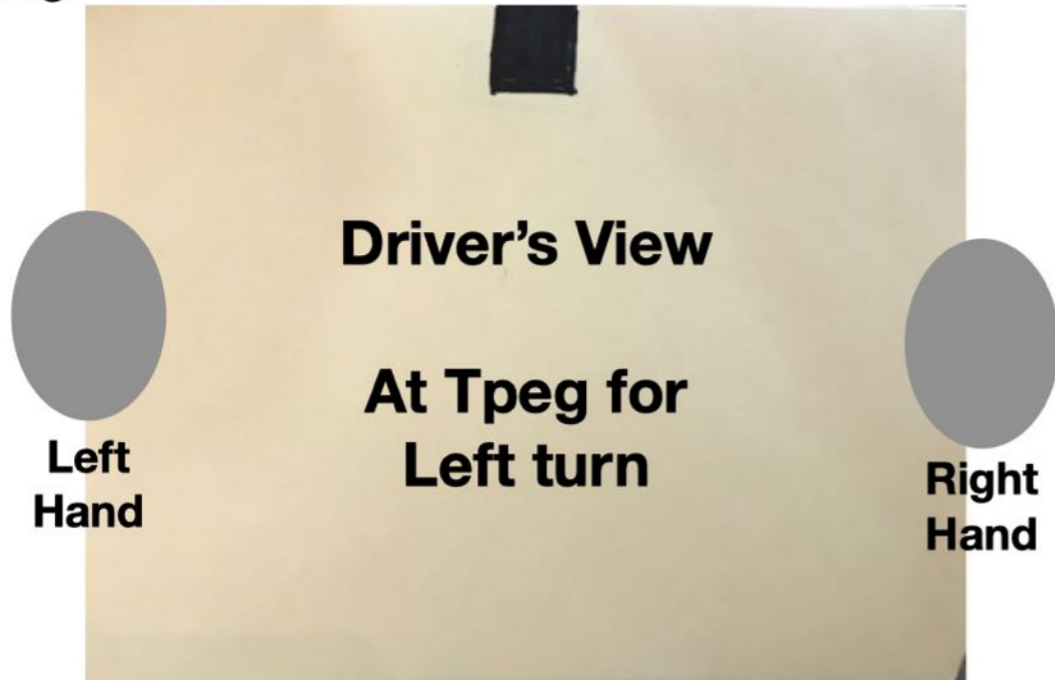

# Training the Brain for Steering Control

**Using a file folder as a  
Simulated Steering Wheel**

**Scroll**

**Central Vision  
to Target**

**View with  
fringe vision.**

**Driver's View**

**On Target**

**Left  
Hand**

**Right  
Hand**

**On Target**

**Coach's View**

**Central Vision  
to Target**

**View with  
fringe vision.**

When the left hand is aligned with the target, your body would be at the Tpeg for a left turn. In a vehicle, when the driver's-side corner post is aligned with the target, it is at the Tpeg.

**Coach's View**

**Central Vision  
to Target**

**View with  
fringe vision.**

**Driver's View**

**A Tpeg for  
Right Turn**

**Left  
Hand**

**Right  
Hand**

When the right hand is aligned with the target, your body would be at the Tpeg for a right turn. In a vehicle, when the driver's-side corner post is aligned with the target, it is at the Tpeg.