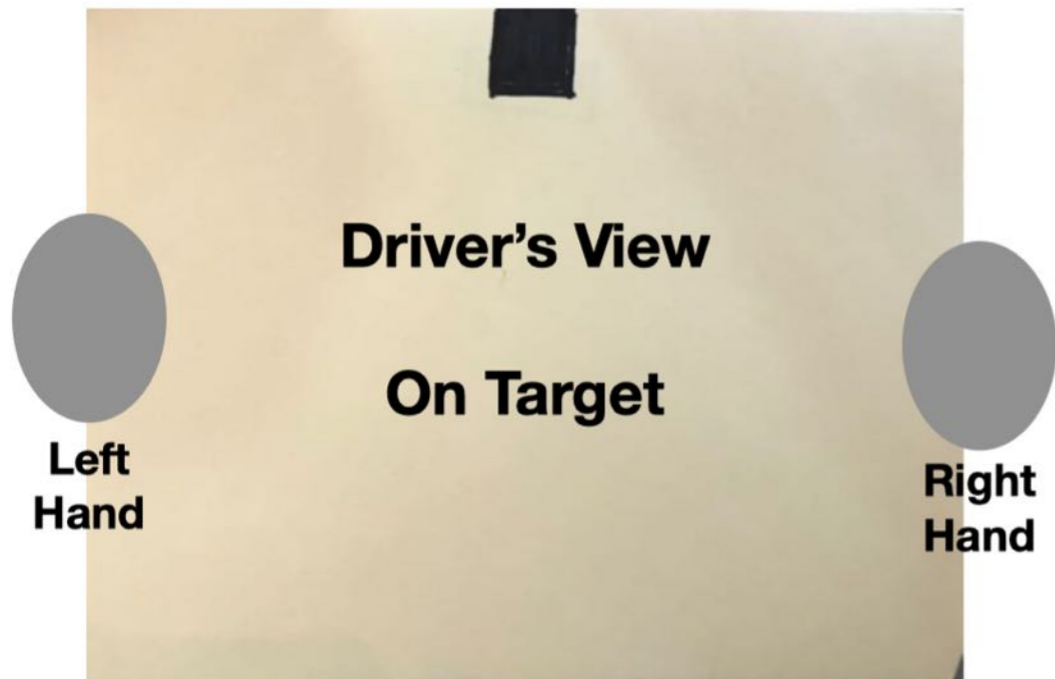

# Training the Brain for Steering Control

**Using a file folder as a  
Simulated Steering Wheel**

**Scroll**

**Central Vision  
to Target**

**View with  
fringe vision.**

**Driver's View**

**On Target**

**Left  
Hand**

**Right  
Hand**

**On Target**

**Coach's View**

**Central Vision  
to Target**

**View with  
fringe vision.**

When the left hand is aligned with the target, your body would be at the Tpeg for a left turn. In a vehicle, when the driver's-side corner post is aligned with the target, it is at the Tpeg.

**Coach's View**

**Central Vision  
to Target**

**View with  
fringe vision.**

**Driver's View**

**A Tpeg for  
Right Turn**

**Left  
Hand**

**Right  
Hand**

When the right hand is aligned with the target, your body would be at the Tpeg for a right turn. In a vehicle, when the driver's-side corner post is aligned with the target, it is at the Tpeg.